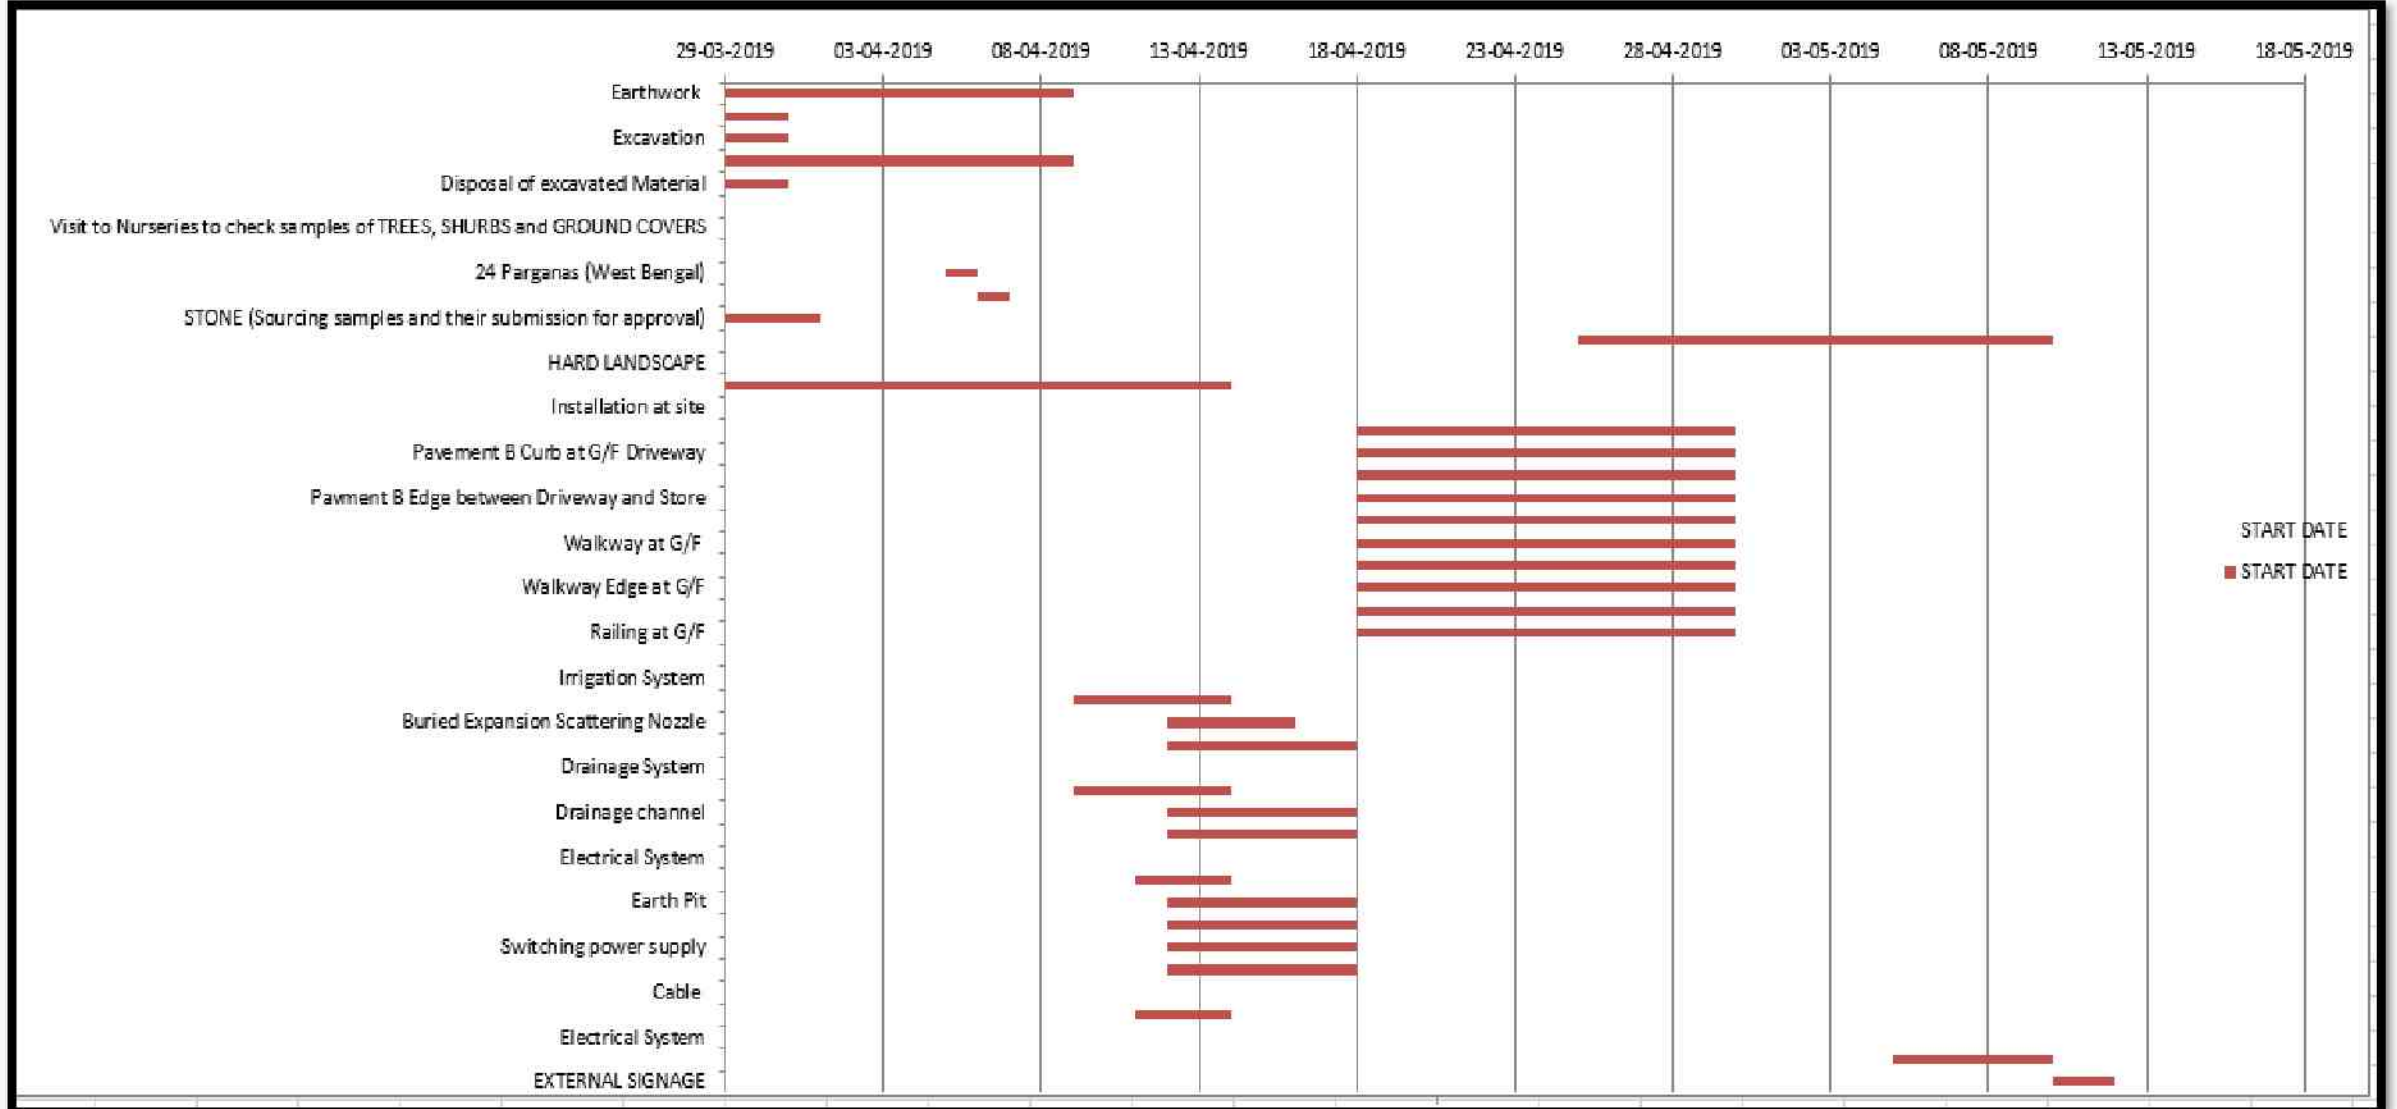

Codiaeum variegatum

Tabernaemontana Dwarf

Dianella tasmanica

Sanchezia nobilis

Zoysia japonica grass lawn

PLANNING

Scheduling landscape operations using different Project Management Tools [like the GANTT chart below prepared by us and submitted to one of our client's (ICON, Thane of M/s Risland) in Mumbai region].